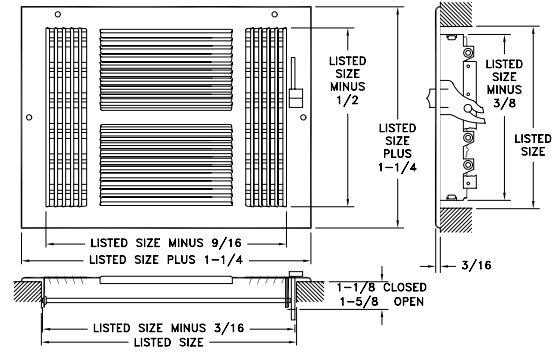

631 Register

- All-steel construction
- Ideal for shallow duct installations
- Used for ceiling or sidewall installations
- For heating or cooling
- Three-way deflection
- 1/3" spaced fins set at 20 degrees
- Multi-shutter valve
- 1-5/8" depth when fully opened
- Interlocking valve louvers for positive shut-off
- Bright White finish

631 Available Sizes (in.)					
HT	WIDTH				
	8	10	12	14	16
4	X	X	X	X	
6	X	X	X	X	X
8		X	X	X