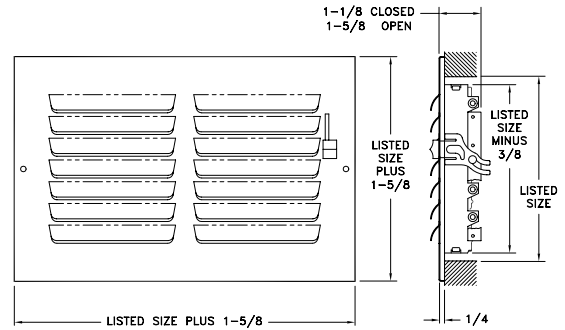

301 Register

- All-steel one-piece stamped-face curved-blade construction
- One-way deflection
- One-way air pattern
- For sidewall or ceiling application
- Multi-shutter valve
- Listed heights 10" and larger require double valves
- Bright White enamel finish

301 Available Sizes (in.)						
HT	WIDTH					
		6	8	10	12	14
4		X	X	X	X	
6	X	X	X	X	X	
8		X	X	X	X	
10			X			
12				X