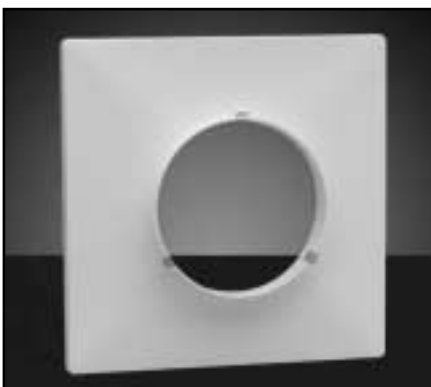

RZBP Plastic Back Panel

- Engineered polymer construction
- Bright White finish

RZBP Available Sizes (in.)	
24x24