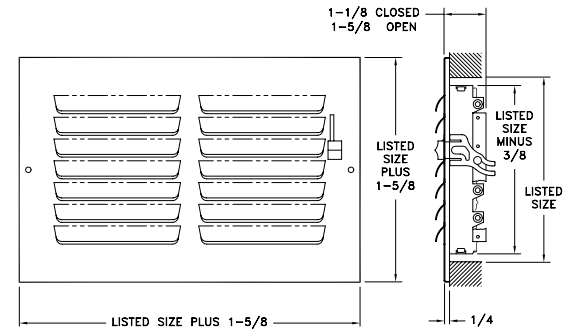

304 Register

- All-steel one-piece stamped-face curved-blade construction
- Four-way deflection
- Four-way air pattern
- For sidewall or ceiling application
- Multi-shutter valve
- Listed heights 10" and larger require double valves
- Bright White enamel finish

304 Available Sizes (in.)						
HT	WIDTH					
		6	8	10	12	14
6	X					
8		X				
10			X			
12				X		
14					X