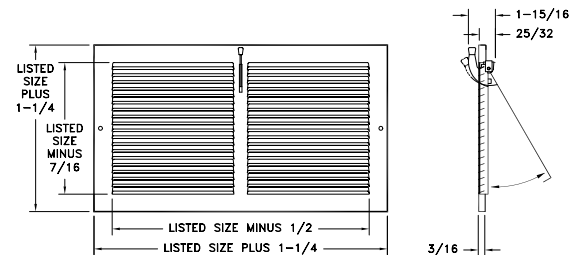

659 Return Air Filter Grille

- All-steel construction
- 1/3" spaced fins set at 20 degrees
- Effectively conceals filter
- Use standard 1" thick disposable filters (not included)
- Removable face for easy installation and cleaning
- Equipped with adjustable filter retainers
- Bright White finish

659 Standard Sizes (in.)											
HT	WIDTH										
		10	12	14	16	18	20	24	25	30	36
6		X	X				X		X		
8							X		X		
10	X					X	X		X		
12		X			X	X	X		X		
14			X			X	X	X	X	X	
16				X		X	X	X	X		
18					X		X		X		
20	X	X	X	X		X	X	X	X		
24		X	X		X	X	X		X		
25			X	X		X		X			
30			X	X		X	X		X		
36							X				

Contact factory for sizes not listed.