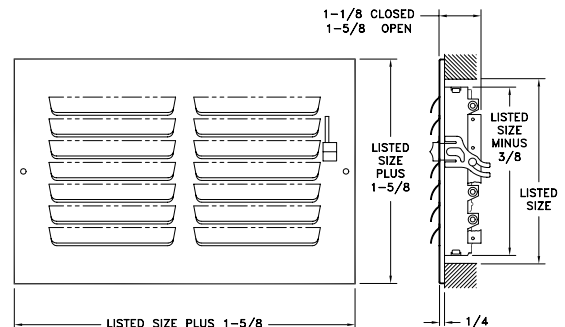

### 3 Sidewall Stud Frame

- All-steel construction
- Extension arms fasten directly to studs
- Provides solid foundation for register and stackhead
- Permits good plaster base right up to frame

| 3 Available Sizes (in.) |       |    |    |    |    |
|-------------------------|-------|----|----|----|----|
| HT                      | WIDTH |    |    |    |    |
|                         |       | 10 | 12 | 14 | 24 |
| 4                       |       | X  |    |    |    |
| 6                       | X     | X  | X  | X  | X  |

### 301 Register

- All-steel one-piece stamped-face curved-blade construction
- One-way deflection
- One-way air pattern
- For sidewall or ceiling application
- Multi-shutter valve
- Listed heights 10" and larger require double valves
- Bright White enamel finish

| 301 Available Sizes (in.) |       |   |   |    |    |
|---------------------------|-------|---|---|----|----|
| HT                        | WIDTH |   |   |    |    |
|                           |       | 6 | 8 | 10 | 12 |
| 4                         |       | X | X | X  | X  |
| 6                         | X     | X | X | X  | X  |
| 8                         |       | X | X | X  | X  |
| 10                        |       |   | X |    |    |
| 12                        |       |   |   | X  |    |

| A301 Available Sizes (in.) |       |   |   |    |    |
|----------------------------|-------|---|---|----|----|
| HT                         | WIDTH |   |   |    |    |
|                            |       | 6 | 8 | 10 | 12 |
| 4                          |       | X | X | X  |    |
| 6                          | X     | X | X | X  | X  |
| 8                          |       | X | X | X  | X  |
| 10                         |       |   | X |    |    |