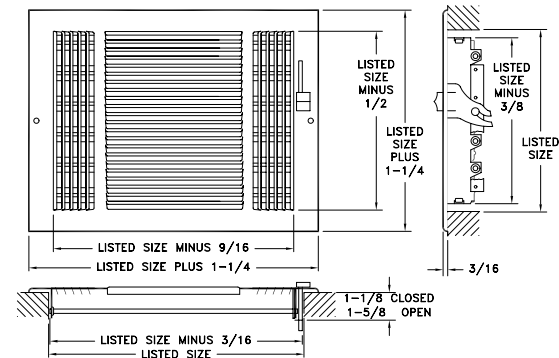

650 Return Air Grille

- All-steel construction
- 1/3" spaced fins set at 20 degrees
- Exceptional free area
- 5/16" Margin Turnback
- Bright White finish

650 Available Sizes (in.)											
HT	WIDTH										
	6	8	10	12	14	16	18	20	24	30	36
4	X	X	X	X	X	X		X	X	X	
6	X	X	X	X	X	X	X	X	X	X	X
8	X	X	X	X	X	X	X	X	X	X	X
10	X		X	X	X	X	X	X	X	X	X
12			X	X	X	X	X	X	X	X	X
14	X	X	X	X	X	X	X	X	X	X	X
16				X	X	X	X	X	X	X	
18				X	X		X	X	X	X	
20			X	X	X	X		X	X	X	
24	X		X	X	X	X	X	X	X	X	
25								X			
30					X			X	X	X