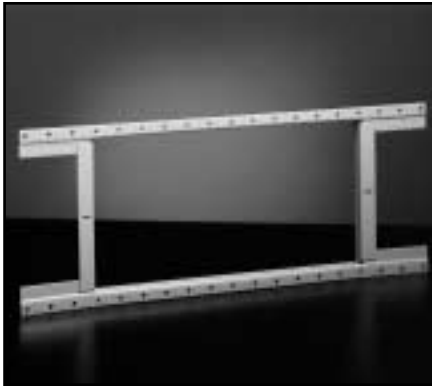

## Sidewall Registers & Grilles

### 3 Sidewall Stud Frame

- All-steel construction
- Extension arms fasten directly to studs
- Provides solid foundation for register and stackhead
- Permits good plaster base right up to frame

| 3 Available Sizes (in.) |       |    |    |    |    |
|-------------------------|-------|----|----|----|----|
| HT                      | WIDTH |    |    |    |    |
|                         |       | 10 | 12 | 14 | 24 |
| 4                       |       | X  |    |    |    |
| 6                       | X     | X  | X  | X  | X  |