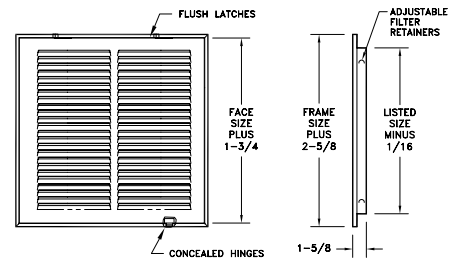

673 Return Air Filter Grille

- All-steel construction
- 1/2" spaced fins set at 40 degrees
- Effectively conceals filter
- Use standard 1" thick disposable filters (not included)
- Removable face for easy installation and cleaning
- Equipped with adjustable filter retainers
- Bright White finish

Contact factory for sizes not listed

673 Standard Sizes (in.)												
HT	WIDTH											
	10	12	14	16	18	20	24	25	30	32	36	40
6	X		X				X		X			
8			X			X			X			
10	X					X	X		X			
12		X			X	X	X		X		X	
14			X		X	X	X	X	X		X	
16			X	X		X	X	X	X	X	X	
18		X			X	X	X		X			
20	X	X	X	X	X	X	X	X	X			X
24	X	X	X	X	X	X	X		X	X		X
25			X	X		X		X		X		
30		X	X	X		X	X	X	X			
32				X	X		X					
36		X		X		X	X					
40						X